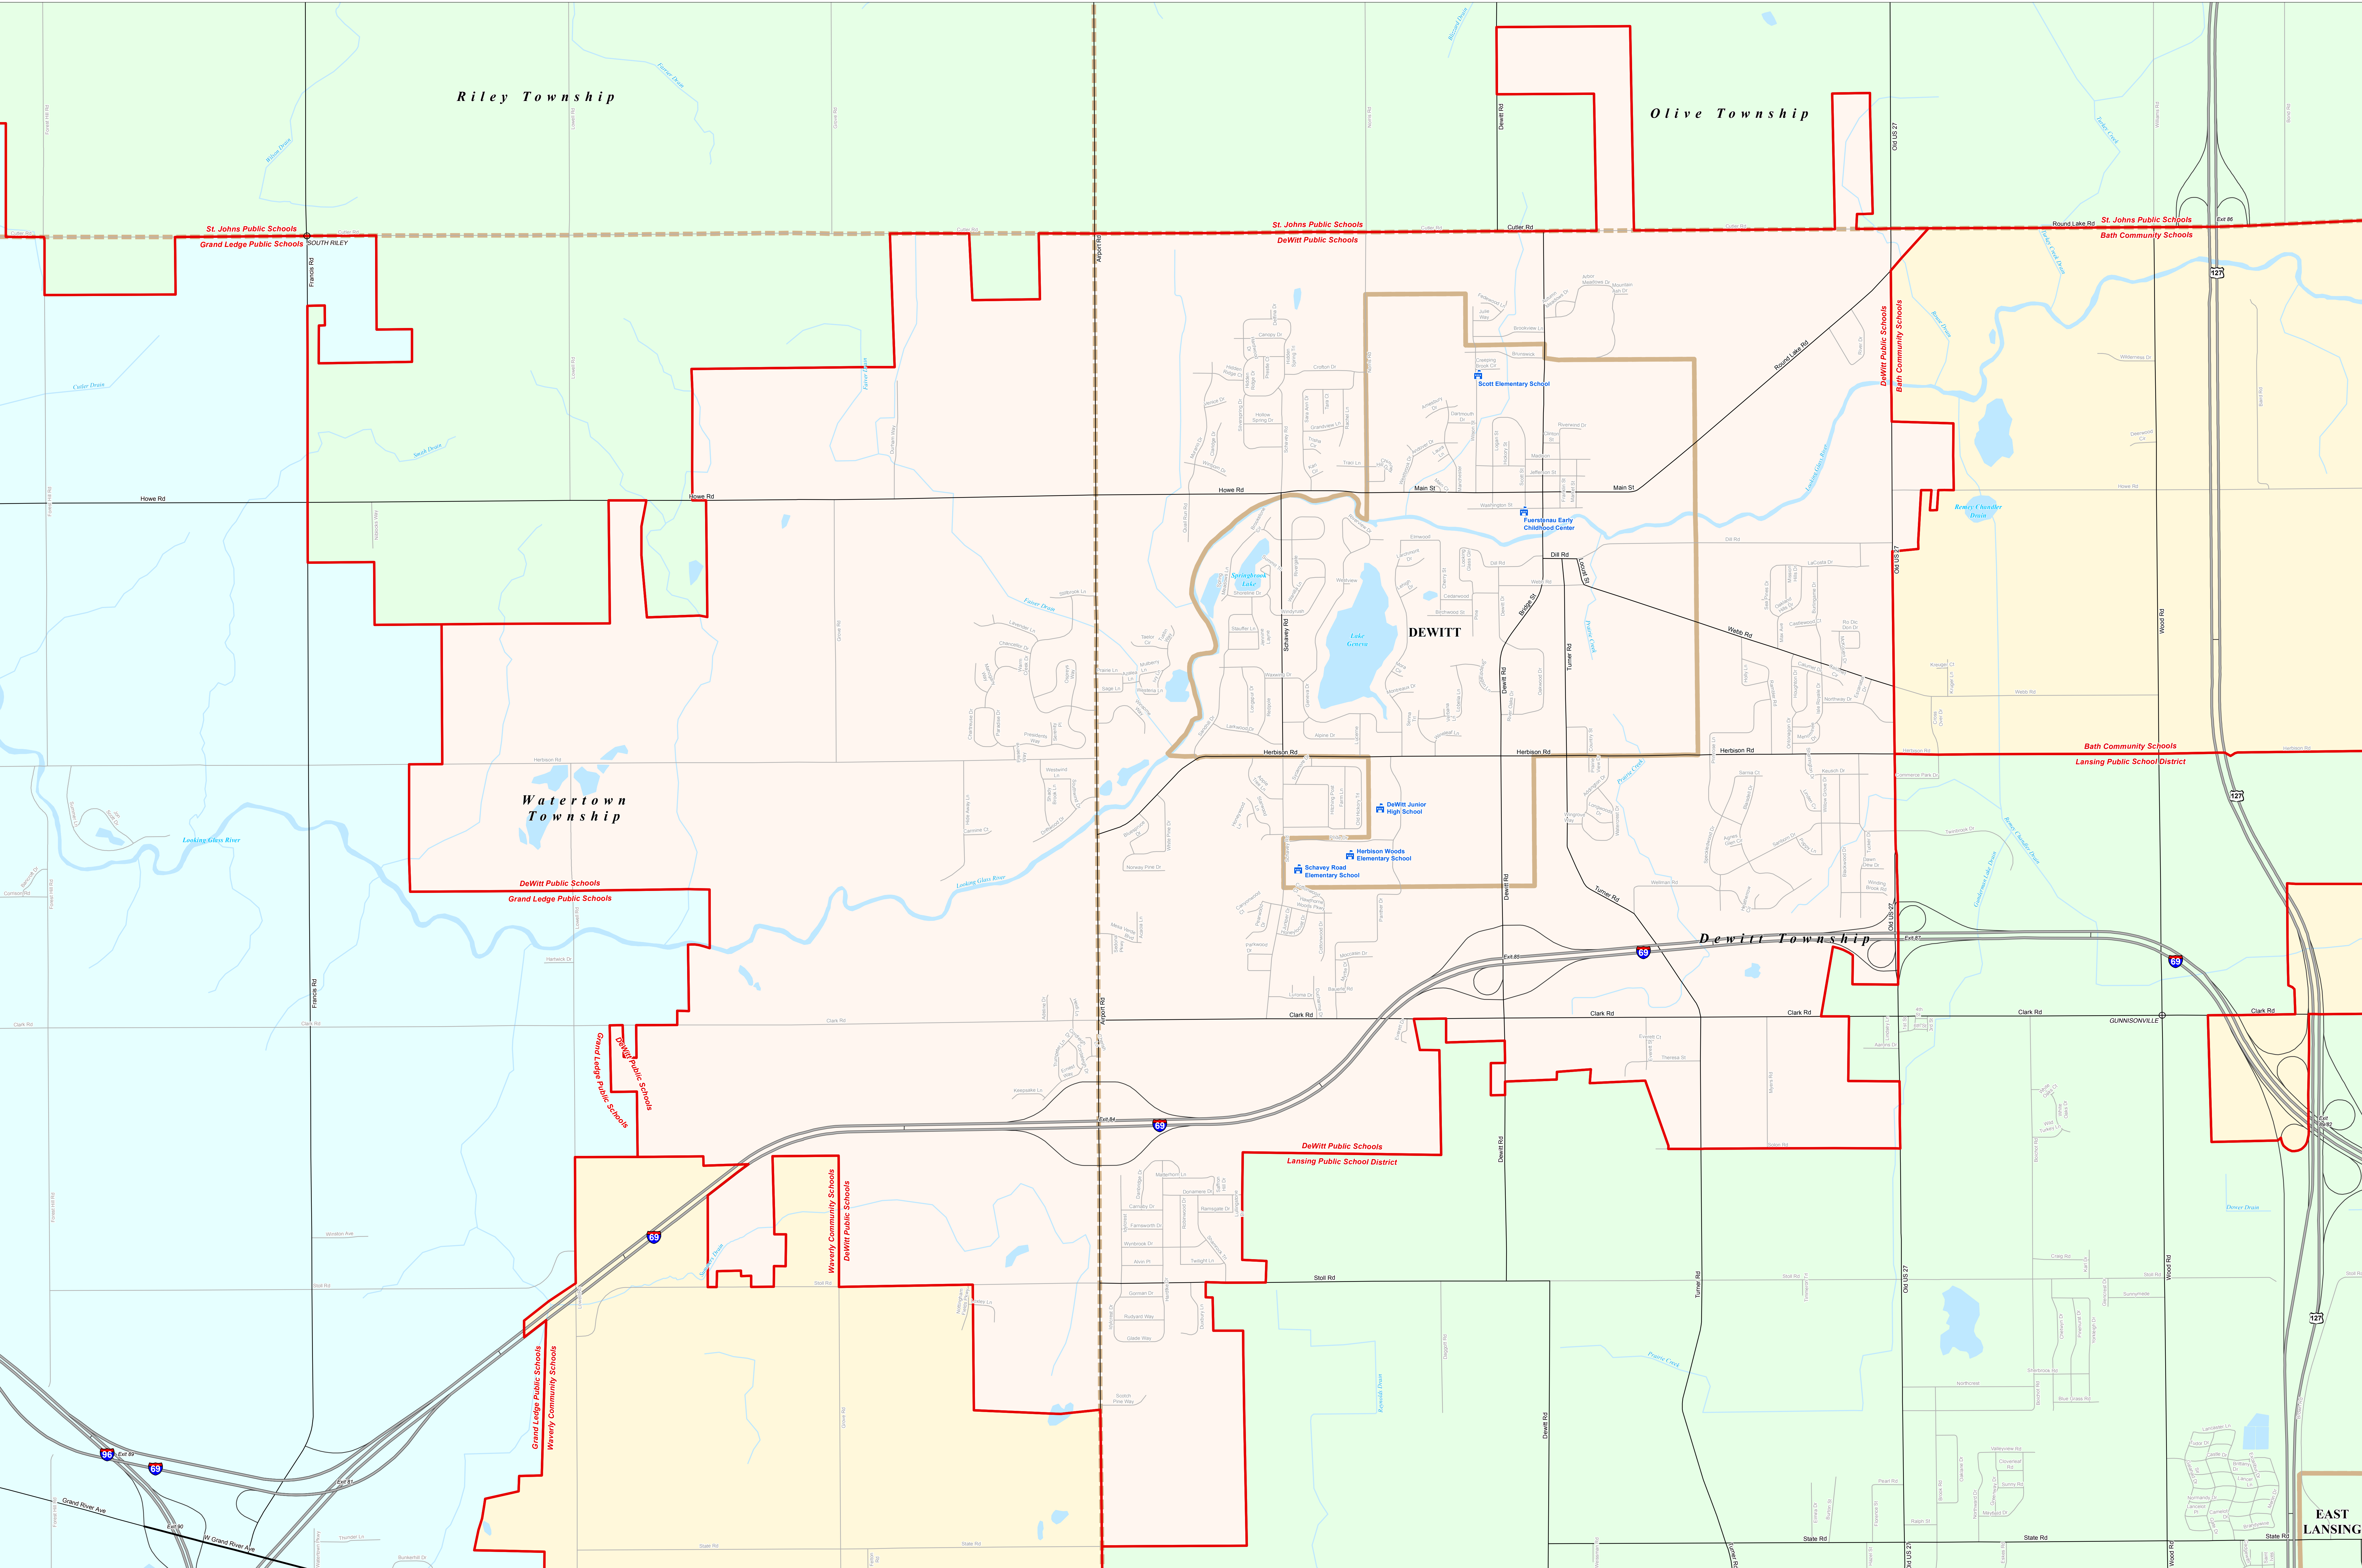

DEWITT PUBLIC SCHOOLS

Clinton County RESA

0 0.25 0.5 1 Miles

Legend	
School District	School
County	Unincorporated Place
City	Water Feature
Township	River, Stream, or Drain
Village	Railroad
Census Designated Place	Freeway
	Highway
	Primary Road
	Local Road

Source: Michigan Geographic Framework, v13a

EAST LANSING